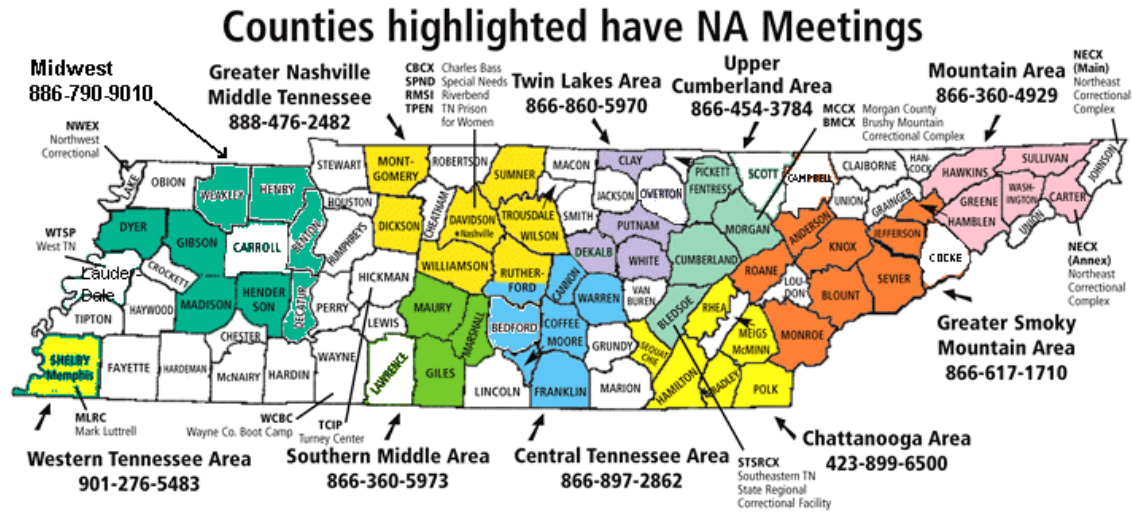

Tennessee Regional Public Information Project NA Meetings in Tennessee

| ASC | Counties | Groups | Meetings | Open | Closed |
|-------------------------------|-----------|------------|------------|------------|-----------|
| Southern Middle | 3 | 3 | 16 | 15 | 1 |
| Greater Smoky Mountain | 8 | 26 | 70 | 56 | 14 |
| Upper Cumberland | 4 (1-Ky) | 7 | 14 | 12 | 12 |
| West Tennessee | 1 | 23 | 44 | 38 | 6 |
| Mountain Area | 5 (2-Va) | 13 | 32 | 28 | 4 |
| Central Tennessee | 7 | 8 | 13 | 10 | 3 |
| Chattanooga | 6 2(GA) | 15 | 42 | 41 | 1 |
| Greater Nashville / Middle TN | 7 | 49 | 89 | 80 | 9 |
| Twin Lakes | 4 | 9 | 26 | 26 | 0 |
| Midwest | 8 | 8 | 36 | 27 | 9 |
| Total | 53 | 161 | 382 | 323 | 59 |